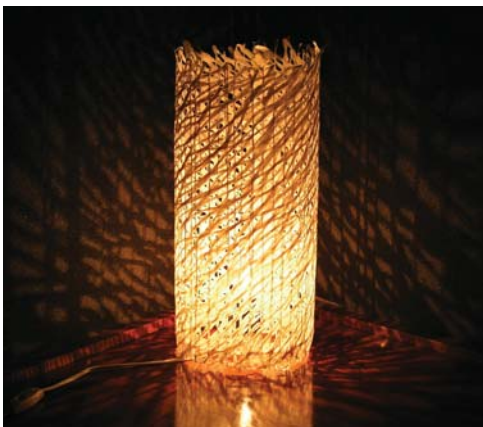

Project Example

Custom Lamp Shade