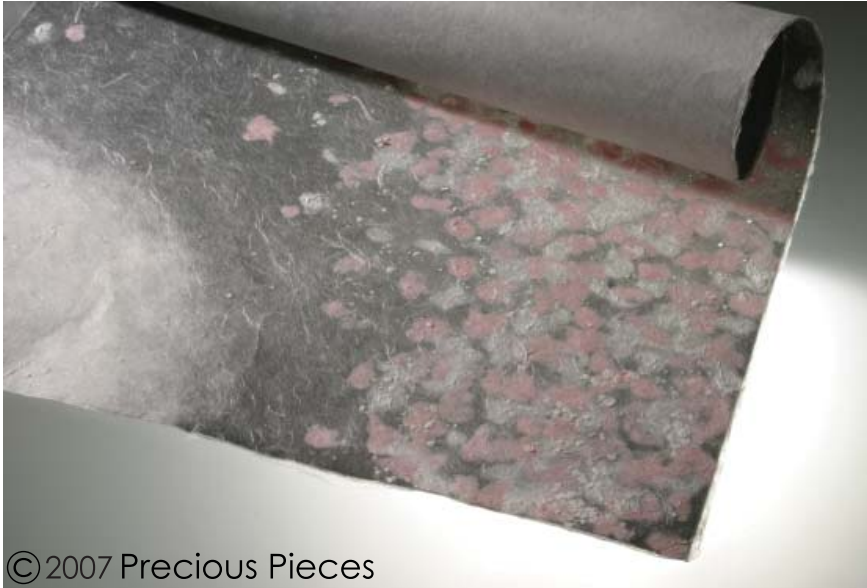

Specification Sheet

24 - Hana

Standard sheet A: 24" X 36" (600mm X 900mm)
Large sheet: 39" X 78" (1000mm X 2000mm)

custom color

Precious Pieces
Custom Japanese Parchment

5 Tudor City Pl. #102, New York, NY 10017
(P) 212-682-8505 (F) 212-682-6004
www.precious-piece.com info@precious-piece.com
Showroom: 259 East 10th Street, 1FL, New York, NY 10009