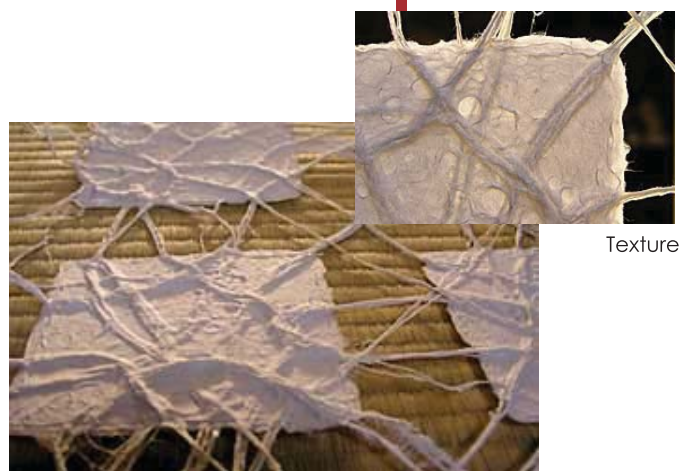

Specification Sheet

25 - Tako

Standard sheet A: 24" X 36" (600mm X 900mm)
Large sheet: 39" X 78" (1000mm X 2000mm)

Precious Pieces
Custom Japanese Parchment

5 Tudor City Pl. #102, New York, NY 10017
(P) 212-682-8505 (F) 212-682-6004
www.precious-piece.com info@precious-piece.com
Showroom: 259 East 10th Street, 1FL, New York, NY 10009