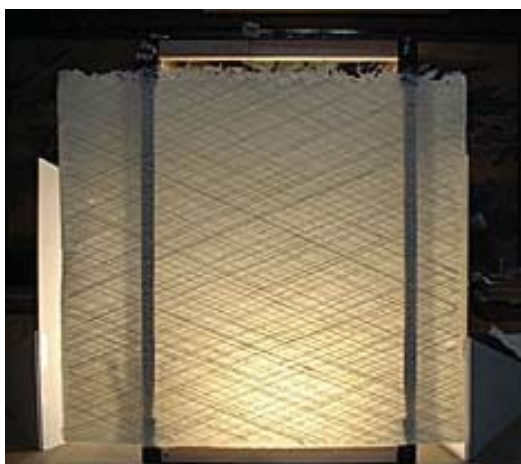

Specification Sheet

©2007 Precious Pieces

26 - Hishi / Garden Jewel

Standard sheet A: 24" X 36" (600mm X 900mm)
Extra Large sheet: 82" X 118" (2100mm X 3000mm)

©2007 Precious Pieces

Project Example

Custom Lamp Shade