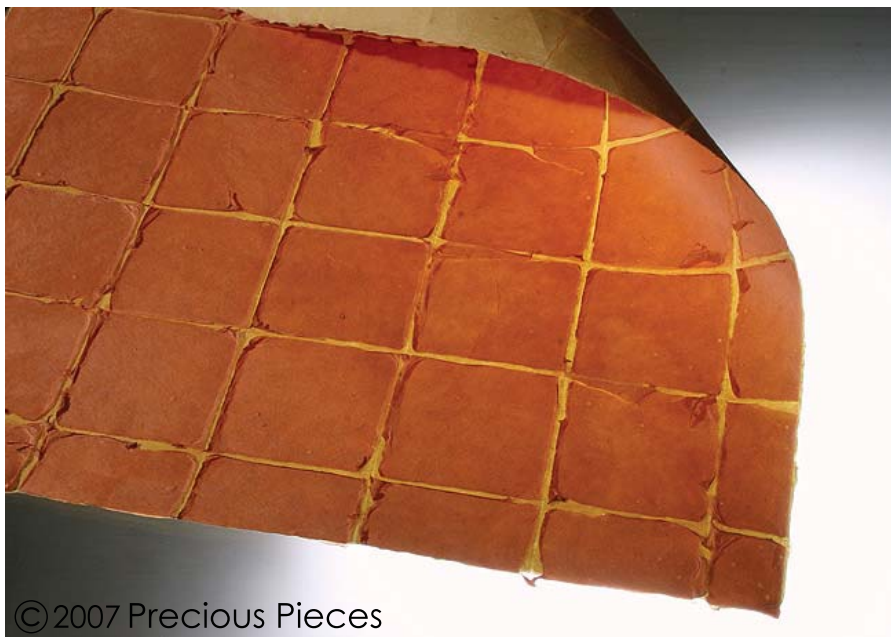

Specification Sheet

© 2007 Precious Pieces

29 - Kaku

© 2007 Precious Pieces

Standard sheet A: 24" X 36" (600mm X 900mm)
Large sheet: 39" X 78" (1000mm X 2000mm)

Texture

Precious Pieces
Custom Japanese Parchment